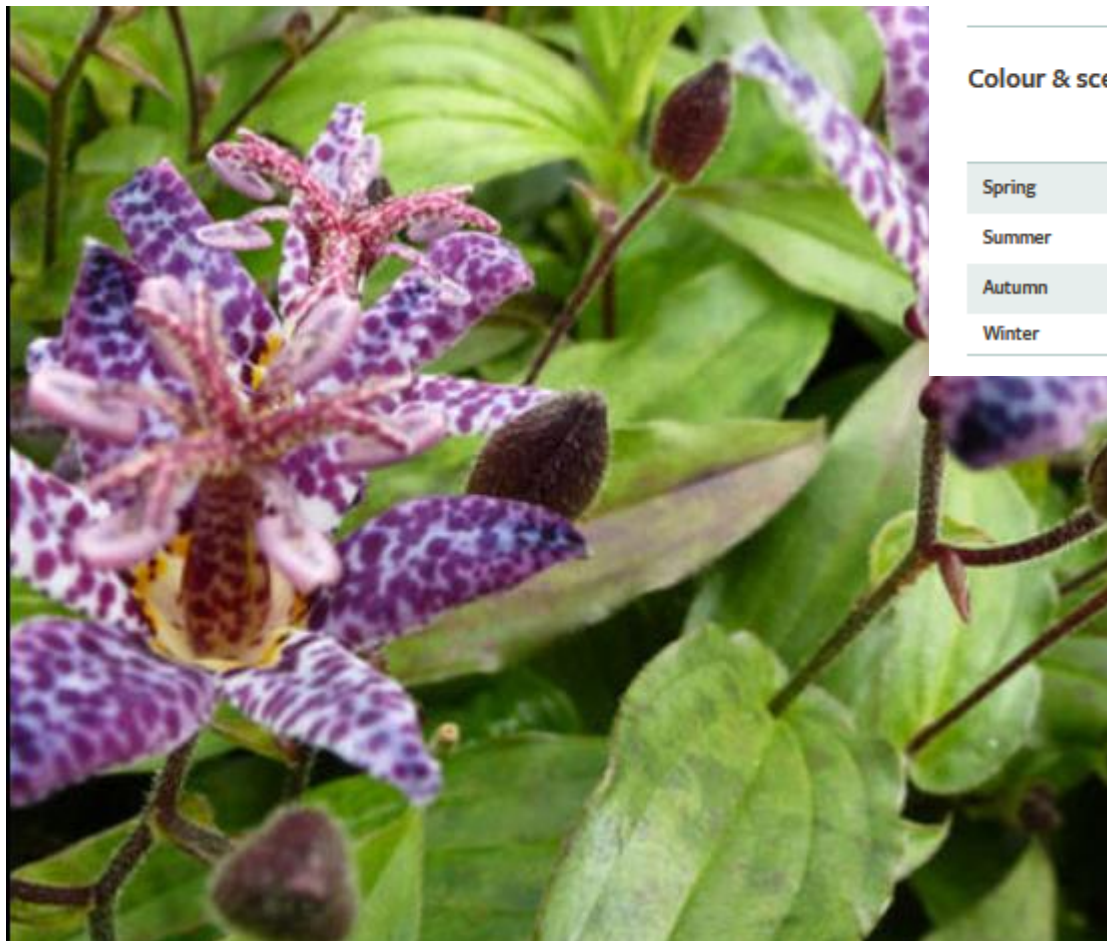

77 Tricyrtis hirta Armeluisorchidee

Size

↑ Ultimate height
0.5-1 metres

🕒 Time to ultimate height
2-5 years

↔ Ultimate spread
0.1-0.5 metres

Growing conditions

Chalk

Loam

Sand

Moisture

Moist but well-drained

pH

Acid, Alkaline, Neutral

Colour & scent

	Stem	Flower	Foliage	Fruit
Spring			🌱	
Summer		🌸	🌱	
Autumn		🌸	🌱	
Winter				

Position

☁ Full shade ☀ Partial shade

Aspect

North-facing or West-facing or East-facing

Exposure

Sheltered

Hardiness

H7