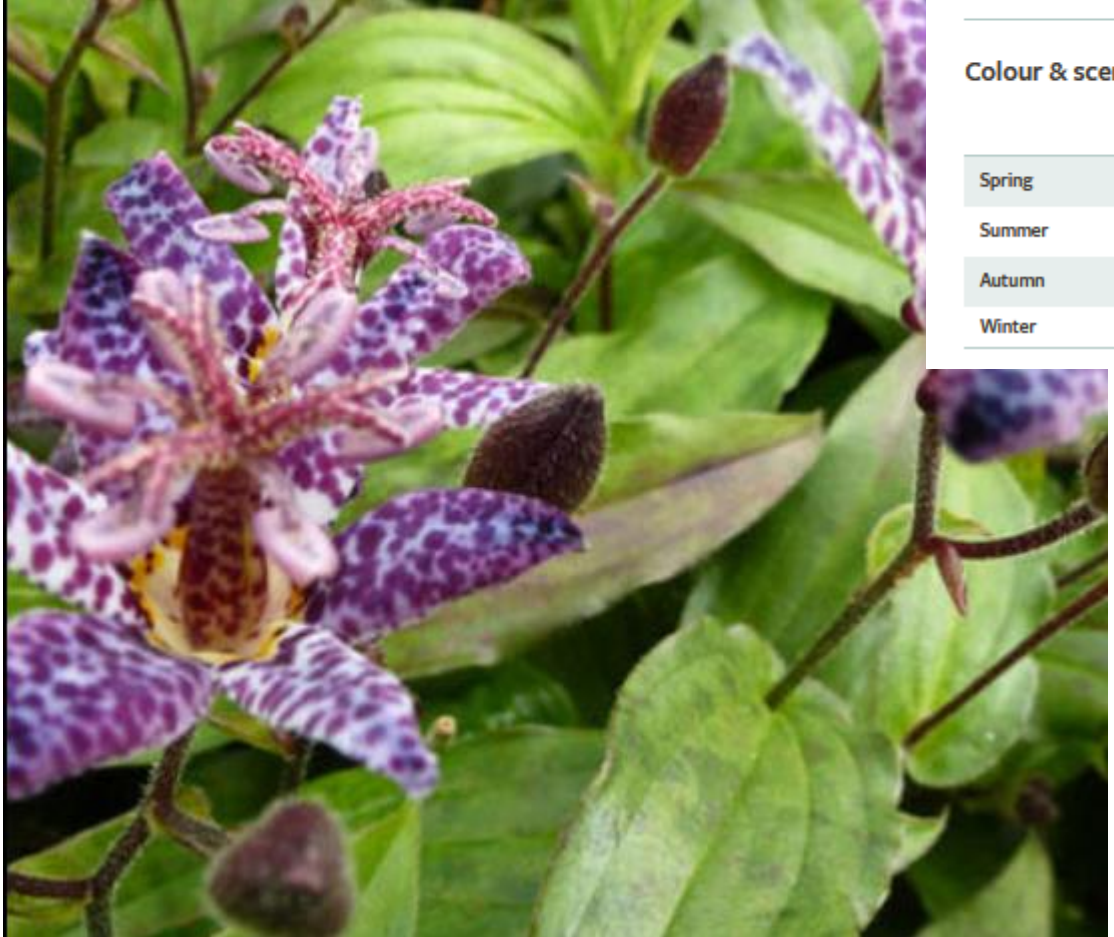

Size

↑ **Ultimate height**
0.5-1 metres

🕒 **Time to ultimate height**
2-5 years

↔️ **Ultimate spread**
0.1-0.5 metres

Growing conditions

Chalk

Loam

Sand

Moisture

Moist but well-drained

pH

Acid, Alkaline, Neutral

Colour & scent

	Stem	Flower	Foliage	Fruit
Spring			🌱	
Summer		🌸	🌱	
Autumn		🌸	🌱	
Winter				

Position

Full shade

Partial shade

Aspect

North-facing or West-facing or East-facing

Exposure

Sheltered

Hardiness

H7